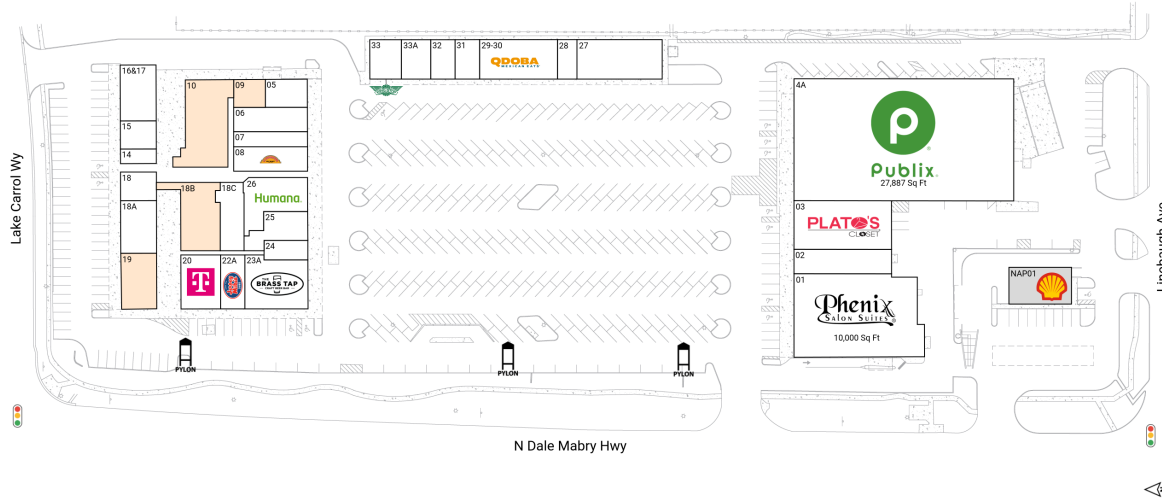

Carrollwood Center

10025-10235 N. Dale Mabry Highway | Tampa, FL 33618

Hillsborough County Tampa-St. Petersburg-Clearwater, FL 92,678 Sq Ft

28.0417, -82.5040

Available Spaces

09	1,000 Sq Ft	360°	18B	1,700 Sq Ft	360°
10	3,397 Sq Ft	360°	19	2,106 Sq Ft	360°

Current Tenants

Space size listed in square feet

01	Phenix Salon Suites	10,000
02	IVX Health	2,500
03	Plato's Closet	5,000
4A	Publix	27,887
05	Mr. Empanada	1,350
06	The Bello Nail Bar	1,873
07	Florida West Coast Credit Unio	1,155
08	La Michoacana Meat Market	1,961
14	Kim's Tailor	546
15	Carrollwood Barber Shop	1,068
16&17	Laundry Boys	2,121
18	Revello Medical Center	1,275
18A	DGlo Beauty	2,000
18C	Elena M. Morreale, D.C., P.A.	1,550
20	T-Mobile	2,200
22A	Jersey Mike's	1,375
23A	The Brass Tap	3,280
24	Livia MedSpa	900
25	The Hungry Greek	1,700
26	Humana	2,725
27	JETSET Pilates	3,500
28	Queenie Hair Studio	800
29-30	Qdoba Mexican Grill	3,200
31	China Garden	1,009
32	H & M Cellphone and Accessories	1,000
33	Wingstop	1,293
33A	Sailing Poke Bowl	1,207
NAP01	Shell Oil	0

This site plan is for illustrative and information purposes only, showing the general layout of the shopping center; and is not a legal survey. Brixmor makes no representation or warranty that the shopping center is exactly as depicted as site conditions and tenant mix are subject to change over time.